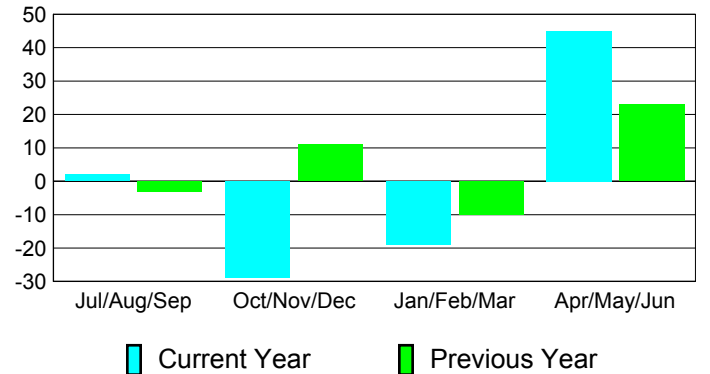

**Membership Results
2010-2011**

**Membership
2009-2010**

Month	Net Memb Goal	Actual New Memb	Actual Dropped Memb	Gain/Loss of Memb	Gain/Loss of Memb
Jul/Aug/Sep	0	64	-62	2	-3
Oct/Nov/Dec	0	17	-46	-29	11
Jan/Feb/Mar	0	29	-48	-19	-10
Apr/May/June	0	84	-39	45	23
Totals	0	194	-195	-1	21

Membership Results 2010-2011

Goal, New, Dropped, Gain/Loss

Comparison of Membership Gain/Loss

Current Year Compared to the Previous Year

Gender Comparison 2010-2011

Jul/Aug/Sep

Oct/Nov/Dec

Jan/Feb/Mar

Apr/May/June

Male

Female