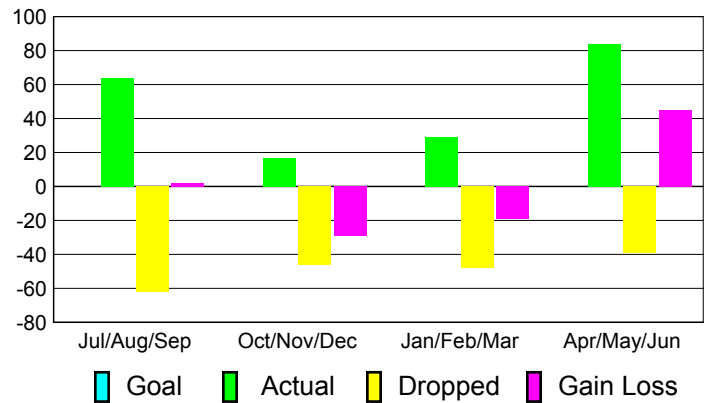

Membership Results 2010-2011

Goal, New, Dropped, Gain/Loss

Comparison of Membership Gain/Loss

Current Year Compared to the Previous Year